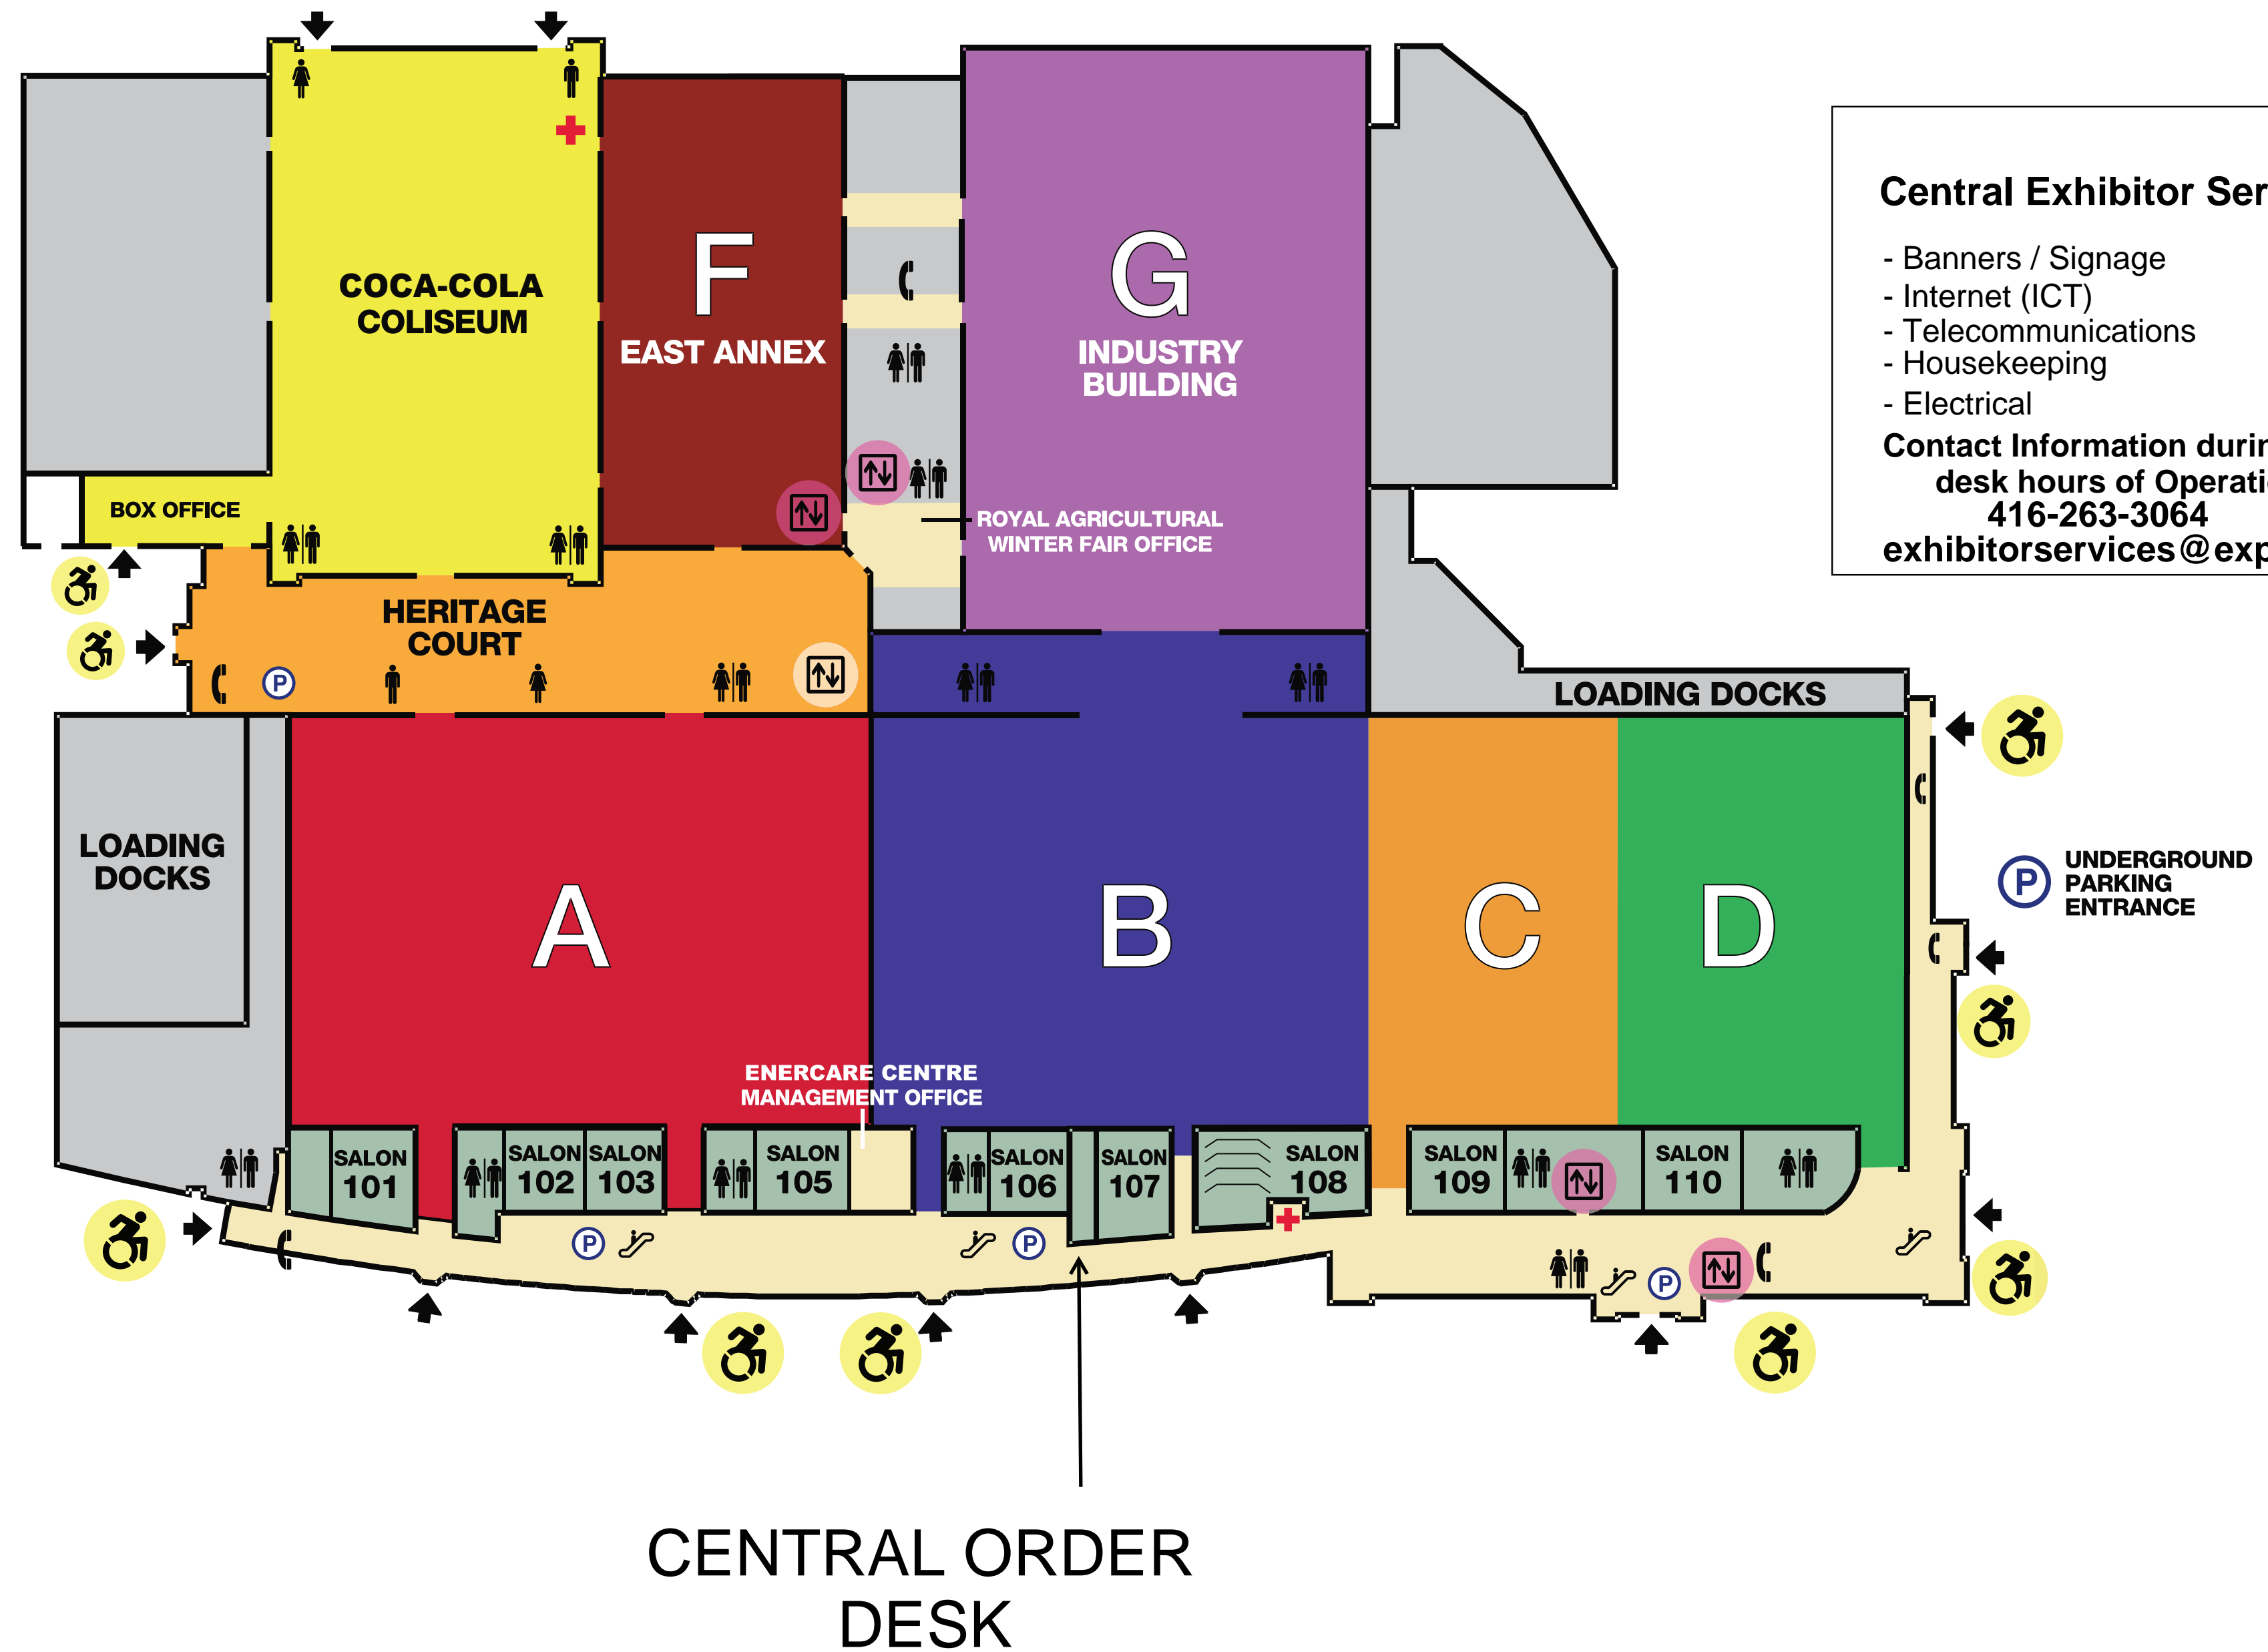

CENTRAL EXHIBITOR SERVICES ORDER DESK 2024

Central Order Desk is located beside Salon 106 *in the gallery* by the escalator of Hall B, across from the Information desk.

Central Exhibitor Services

- Banners / Signage
- Internet (ICT)
- Telecommunications
- Housekeeping
- Electrical

Contact Information during Order desk hours of Operations
416-263-3064
exhibitorservices@explace.on.ca

Central Exhibitor Services Order Desk Hours of Operations

Mon Jan 15 8:30am – 4:30pm
 Tue Jan 16 8:30am – 4:30pm
 Wed Jan 17 8:30am – 6:00pm
 Thu Jan 18 8:30am – 8:00pm
 Fri Jan 19 8:30am – 4:30pm
 Sat Jan 20 8:30am – 2:00pm
 Sun Jan 21 Duty Phone 416-320-0856

Mon Jan 22 – Fri Jan 26 8:30am – 4:30pm daily
 After 4:30pm Duty Phone Only

Sat Jan 27 Duty Phone 416-320-0856
 Sun Jan 28 Duty Phone 416-320-0856

DUTY PHONE NUMBER
 416-320-0856

**CENTRAL ORDER
 DESK**